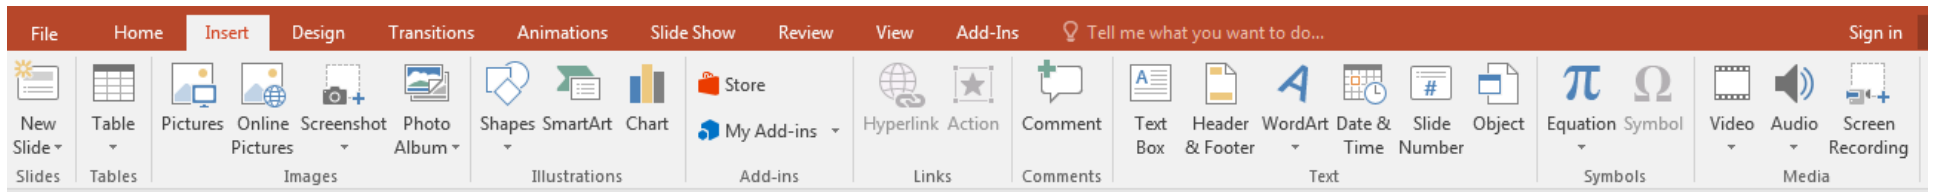

PowerPoint 2016

New Home Ribbon 2016

Home Ribbon 2010 (current)

New Insert Ribbon 2016

Insert Ribbon 2010 (current)

Noteworthy Changes in Powerpoint 2016

Insert Ribbon – Now has an Add-ins Section. You can choose to add in various tools that will give PowerPoint added functionality.

Insert Ribbon – You can now insert a video into your presentation with just a web address!

Insert Ribbon – Screen Recording now available! You or your students can explain a math problem, read a passage, explaining how something works, explain though process. The trick to screen casting is....whatever you want to record, make sure you have it pulled up behind your Powerpoint presentation.