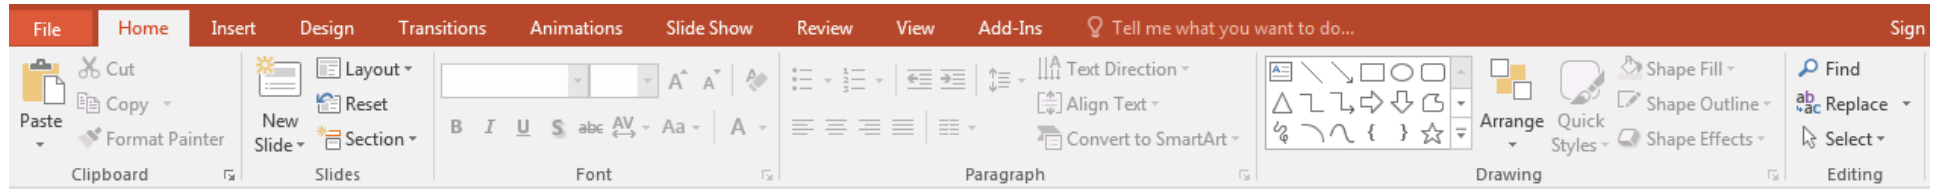

PowerPoint 2016

New Home Ribbon 2016

Home Ribbon 2010 (current)

New Insert Ribbon 2016

Insert Ribbon 2010 (current)

Noteworthy Changes in Powerpoint 2016

Insert Ribbon – Now has an Add-ins Section. You can choose to add in various tools that will give PowerPoint added functionality.

Insert Ribbon – You can now insert a video into your presentation with just a web address!

Insert Ribbon – Screen Recording now available! You or your students can explain a math problem, read a passage, explaining how something works, explain though process. The trick to screen casting is....whatever you want to record, make sure you have it pulled up behind your Powerpoint presentation.